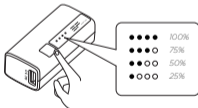

What's in the Box

1 RIVER Rapid

1 USB-C to USB Cable

Using RIVER Rapid

Check the power level by pressing the square button; lights indicate the level of charge available.

Note: To preserve battery lifespan, please use and recharge RIVER Rapid once every 3 months.

Charge your Favorite Devices On the Go

RIVER Rapid has two output ports: (1) USB QC 3.0 port and (1) USB-C Power Delivery port, that supports rapid charging.

Note: Quick charge is not supported while charging multiple devices at once.

Recharge RIVER Rapid

Use the USB to USB-C cord included to recharge RIVER Rapid, using power delivery for the fastest recharge time.

Note: For the fastest, safest recharge, please use a qualified USB to USB-C Power Delivery cord.

Specifications

Capacity 5000mAh @ 3.64V (18.2Wh)

Input USB-C PD
(5V/2.1A;9V/1.4A;12V/1A)

Output USB-C PD
(5V/3A;9V/2A;12V/1.5A)

USB QC 3.0
(5V/2.1A;9V/2A;12V/1.5A)

Dimension 1.06in X 1.38in X 3.00in

Weight 0.22 lbs (101g)